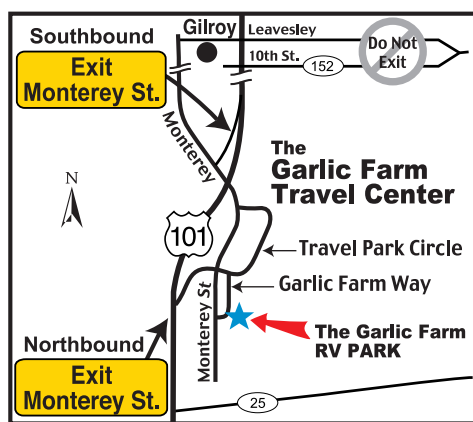

Gilroy is central to Bay Area and Monterey Attractions

Driving Directions

From Highway 101 Northbound:

Exit the freeway at Monterey Street, following the off ramp across Monterey Street into the Travel Center. RVers: Continue one block, turn right on to Garlic Farm Way (at Jack In The Box) pull into the RV park at the entrance sign. Register at the office.

From Highway 101 Southbound:

Do not exit highway 101 at highway 152. Exit the freeway at Monterey Street exit to the stop sign. Turn left onto Monterey Street and go under the freeway overpass. Follow about 2 blocks to the stop. Turn left onto Travel Park Circle.

RVers: Stay on Monterey Street one more block, turn left on Garlic Farm Way (at Jack In The Box), pull into the RV park at the entrance sign. Register at the office.

From Highway 1:

To come from the Coast Highway use Highway 129 to Highway 101. Then go north on Hwy 101 to Monterey Street. Exit the freeway at Monterey Street, following the off ramp across Monterey Street into the Travel Center. RVers: Continue one block, turn right on to Garlic Farm Way (at Jack In The Box) pull into the RV park at the entrance sign. Register at the office.

Nearby Restaurants

- Within Walking Distance:
 - Deli & convenience store
 - Carls Jr., Jack in the Box, A&W, KFC
 - Jeffery's Cafe, Baskin Robins Ice Cream

5878 Garlic Farm Way
 Gilroy, CA 95020
(408) 842-6185