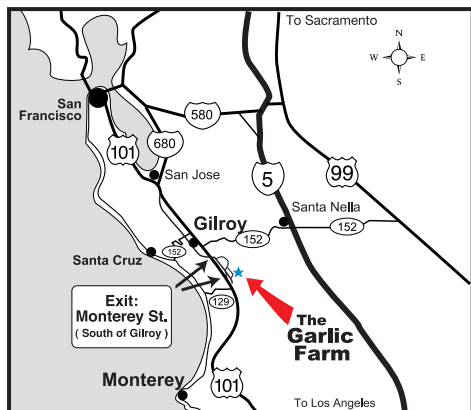

Gilroy is central to Bay Area and Monterey Attractions

Driving Directions

From Highway 101 Northbound:

Exit the freeway at Monterey Street, following the off ramp across Monterey Street into the Travel Center. RVers: Continue one block, turn right on to Garlic Farm Way (at Jack In The Box) pull into the RV park at the entrance sign. Register at the office.

From Highway 101 Southbound:

Do not exit highway 101 at highway 152. Exit the freeway at Monterey Street exit to the stop sign. Turn left onto Monterey Street and go under the freeway overpass. Follow about 2 blocks to the stop. Turn left onto Travel Park Circle.

RVers: Stay on Monterey Street one more block, turn left on Garlic Farm Way (at Jack In The Box), pull into the RV park at the entrance sign. Register at the office.

From Highway 1:

To come from the Coast Highway use Highway 129 to Highway 101. Then go north on Hwy 101 to Monterey Street. Exit the freeway at Monterey Street, following the off ramp across Monterey Street into the Travel Center. RVers: Continue one block, turn right on to Garlic Farm Way (at Jack In The Box) pull into the RV park at the entrance sign. Register at the office.

Nearby Restaurants

- Within Walking Distance:
 - Deli & convenience store
 - Carls Jr., Jack in the Box, A&W, KFC
 - Jeffery's Cafe, Baskin Robins Ice Cream

5878 Garlic Farm Way
 Gilroy, CA 95020
(408) 842-6185